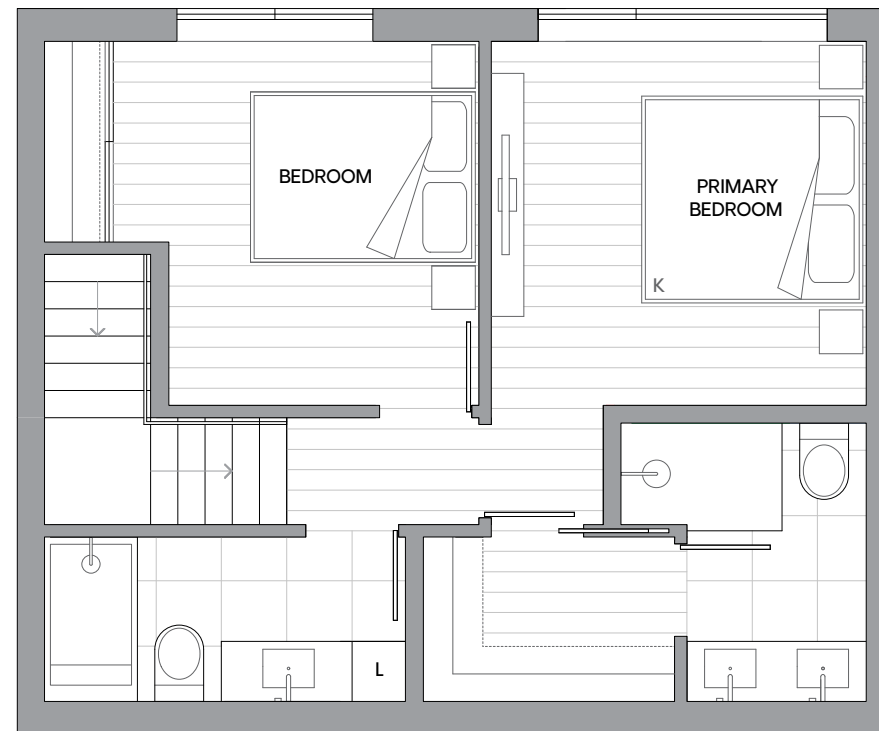

THE WILLOW

768 WEST 27TH

3 Bedroom
3 Bathroom

Total 1,914 Sq Ft
Indoor 1,410 Sq Ft
Outdoor 504 Sq Ft

WillowByTheParks.com

Terra Blanka Developments

LOTUS
LIVING GROUP

MARKETING BY
rennie

Upper