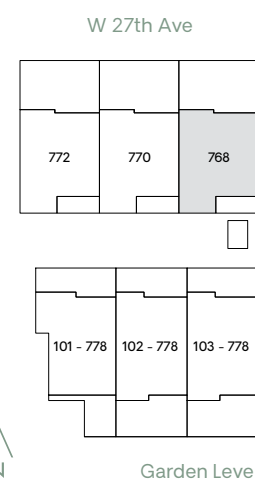

Garden Level