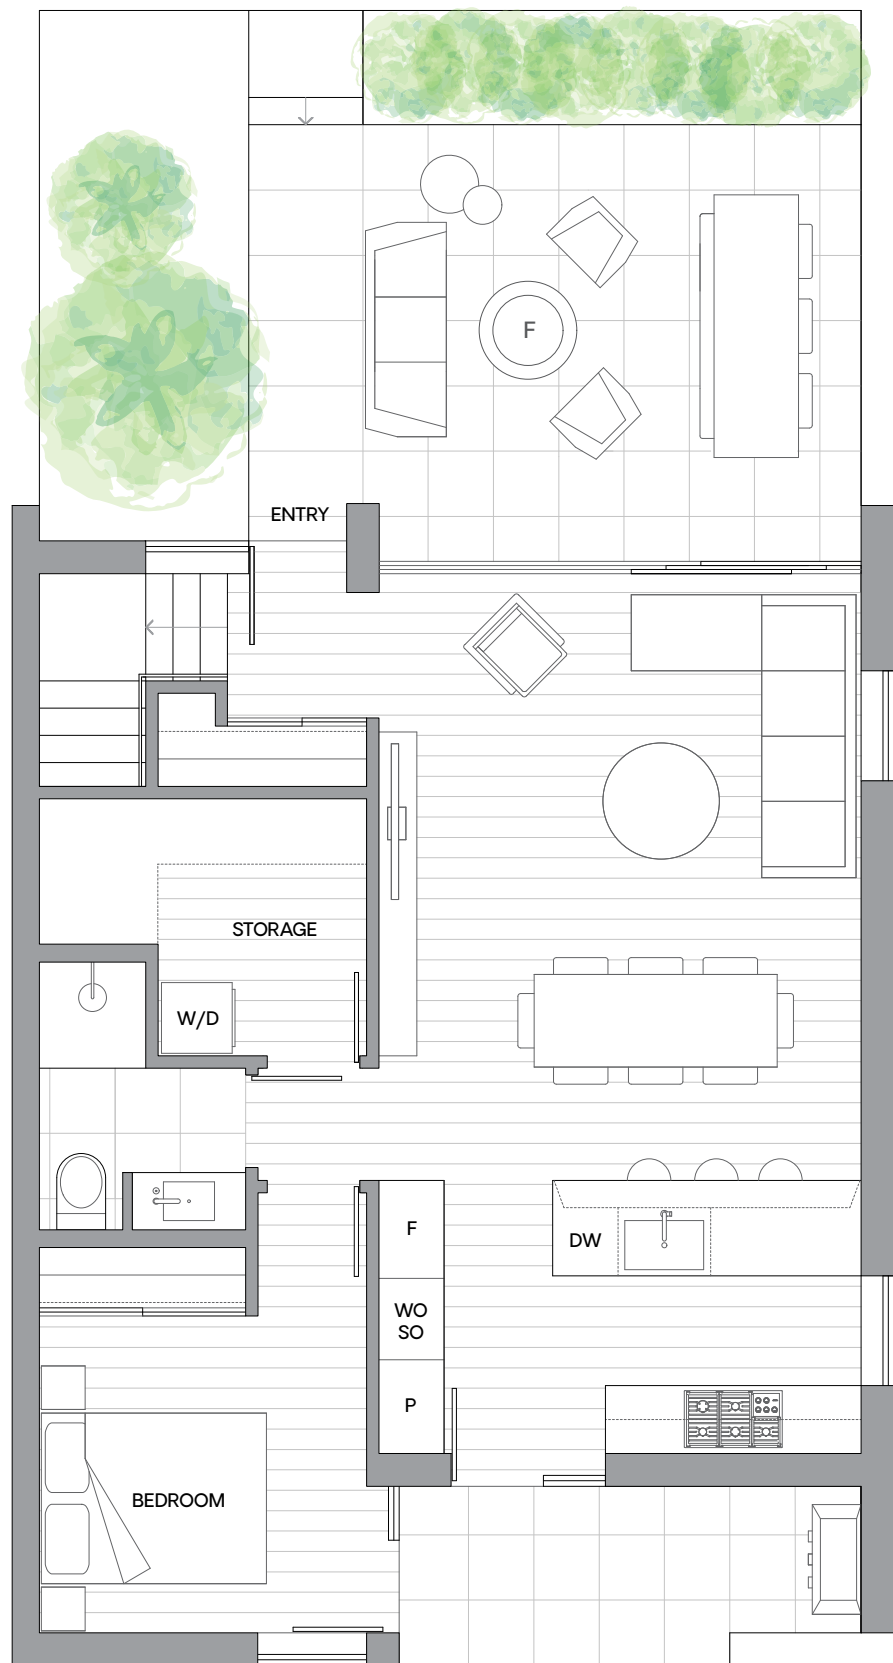

THE WILLOW

768 WEST 27TH

3 Bedroom
3 Bathroom

Total 1,914 Sq Ft
Indoor 1,410 Sq Ft
Outdoor 504 Sq Ft

WillowByTheParks.com

Terra Blanka Developments

LOTUS
LIVING GROUP

MARKETING BY
rennie

Main