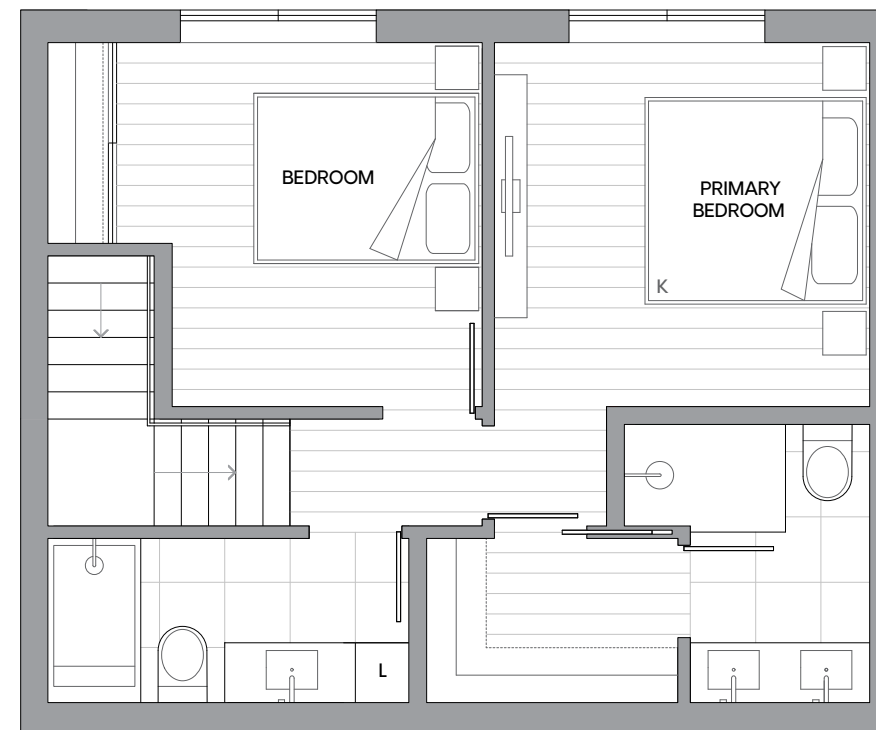

THE WILLOW

770 WEST 27TH

3 Bedroom
3 Bathroom

Total 1,895 Sq Ft
Indoor 1,383 Sq Ft
Outdoor 512 Sq Ft

WillowByTheParks.com

Terra Blanka Developments

LOTUS
LIVING GROUP

MARKETING BY
rennie

Upper