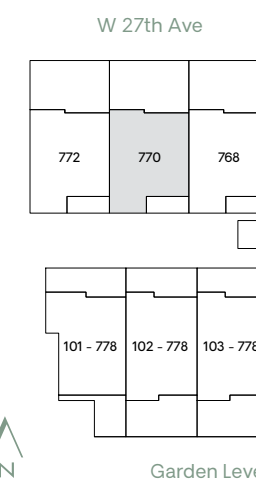

Garden Level