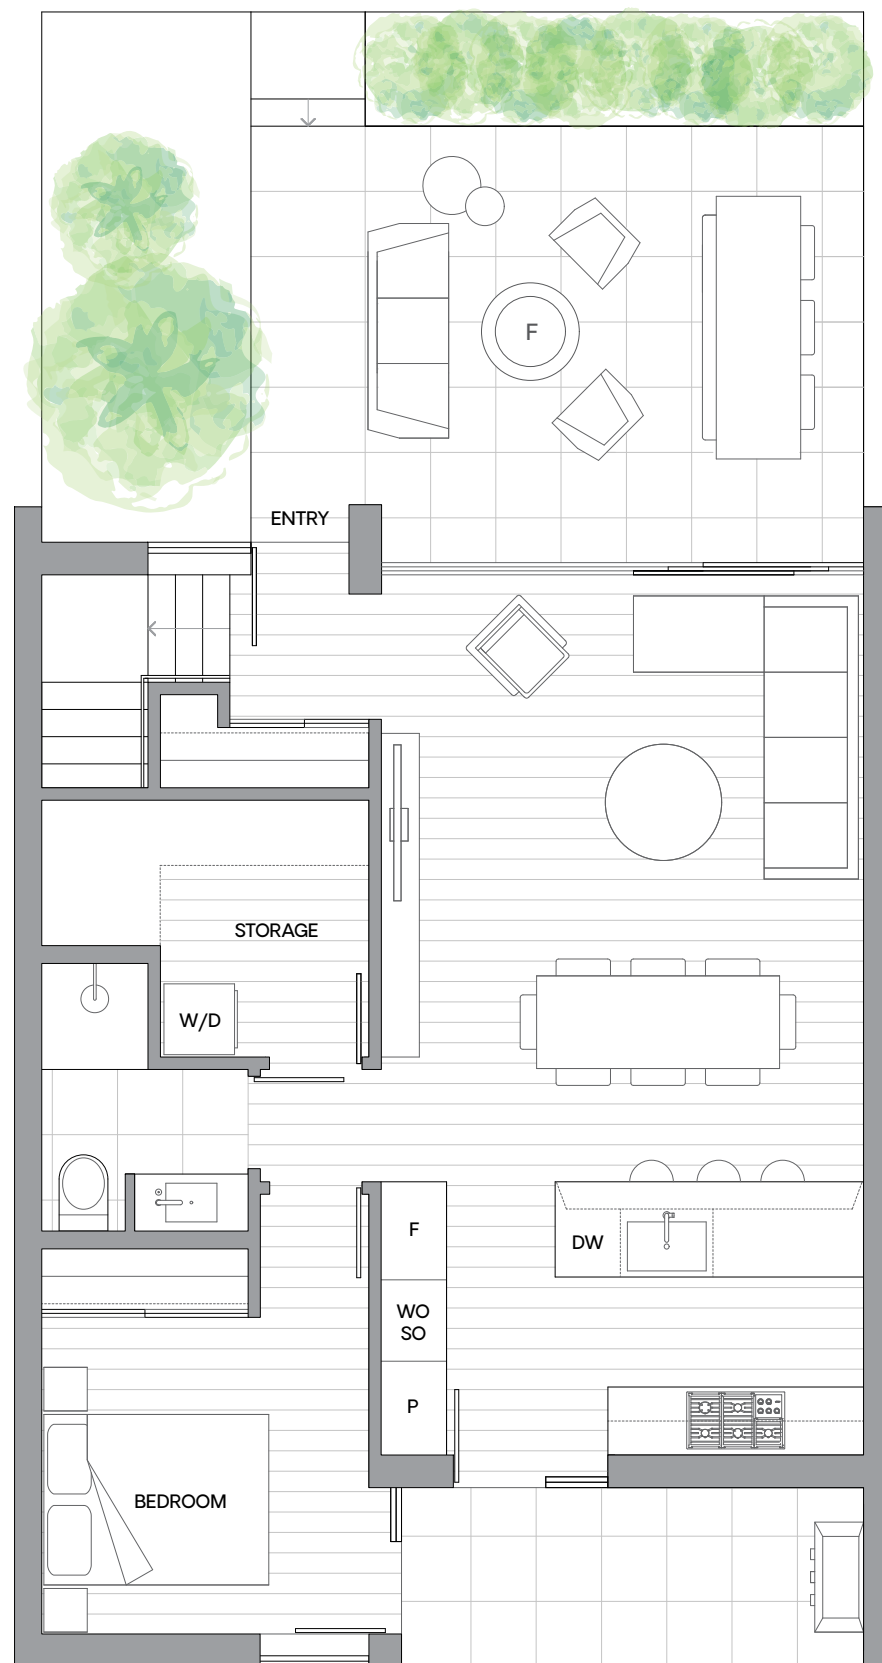

THE WILLOW

770 WEST 27TH

3 Bedroom
3 Bathroom

Total 1,895 Sq Ft
Indoor 1,383 Sq Ft
Outdoor 512 Sq Ft

WillowByTheParks.com

Terra Blanka Developments

LOTUS
LIVING GROUP

MARKETING BY
rennie

Main