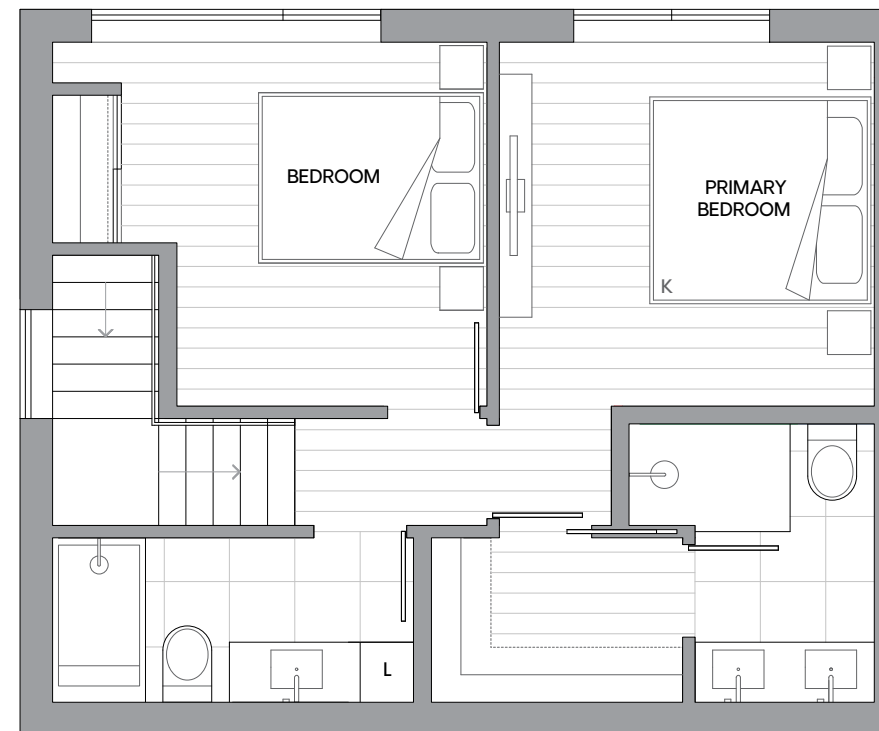

THE WILLOW

772 WEST 27TH

3 Bedroom
3 Bathroom

Total 1,913 Sq Ft
Indoor 1,411 Sq Ft
Outdoor 502 Sq Ft

WillowByTheParks.com

Terra Blanka Developments

MARKETING BY
rennie

Upper