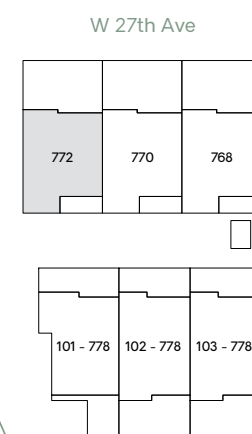

Garden Level