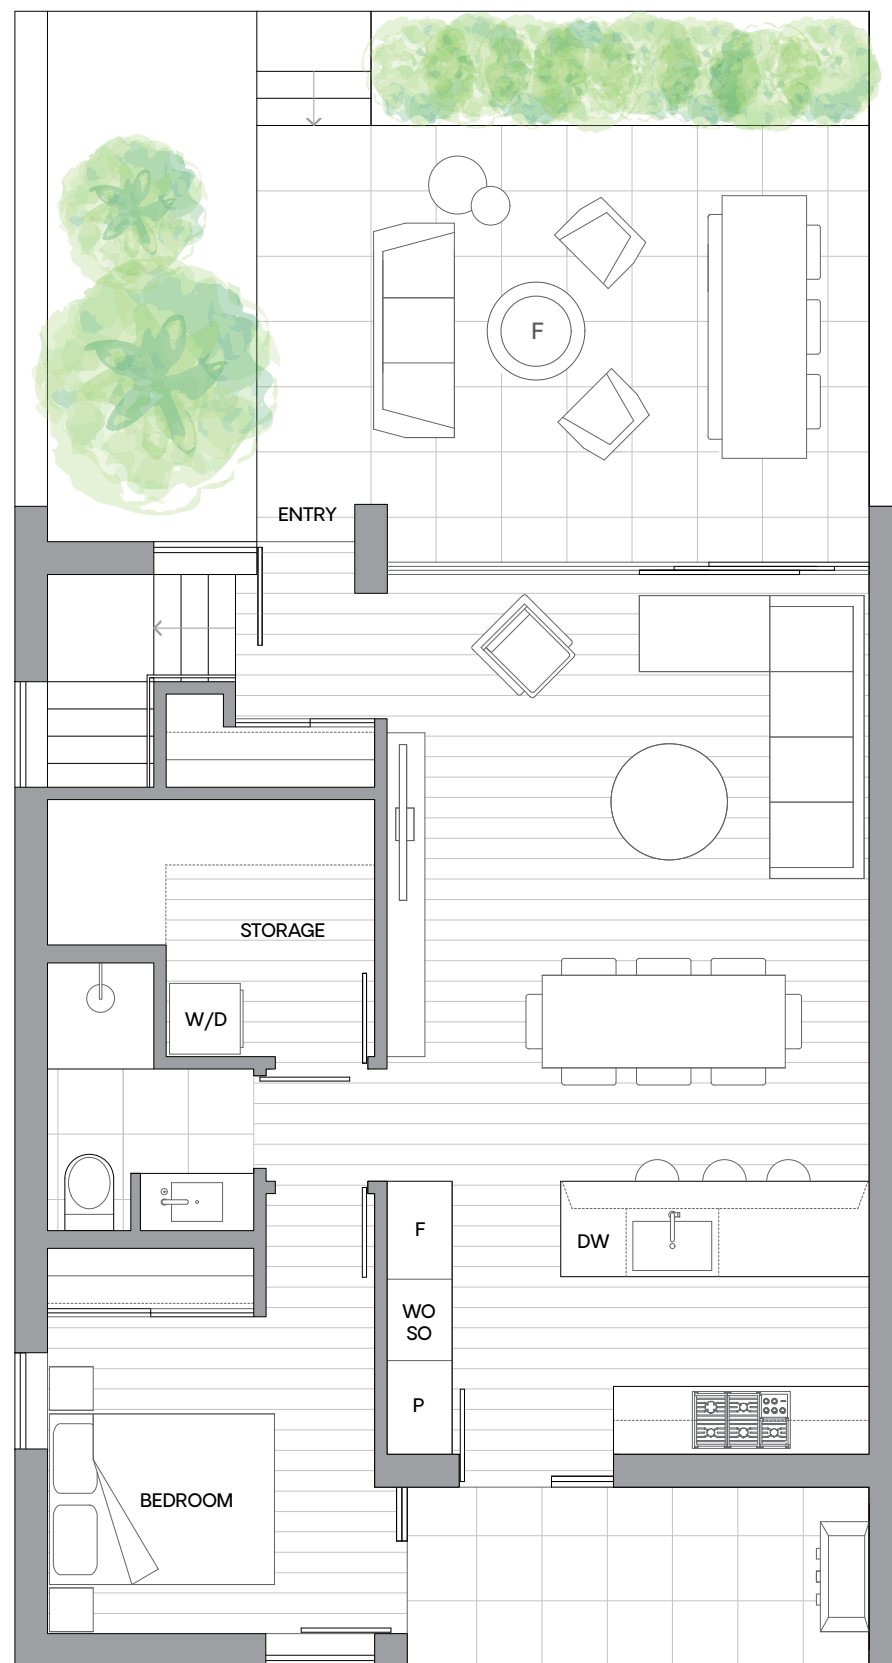

THE WILLOW

772 WEST 27TH

3 Bedroom
3 Bathroom

Total 1,913 Sq Ft
Indoor 1,411 Sq Ft
Outdoor 502 Sq Ft

WillowByTheParks.com

Terra Blanka Developments

MARKETING BY
rennie

Main